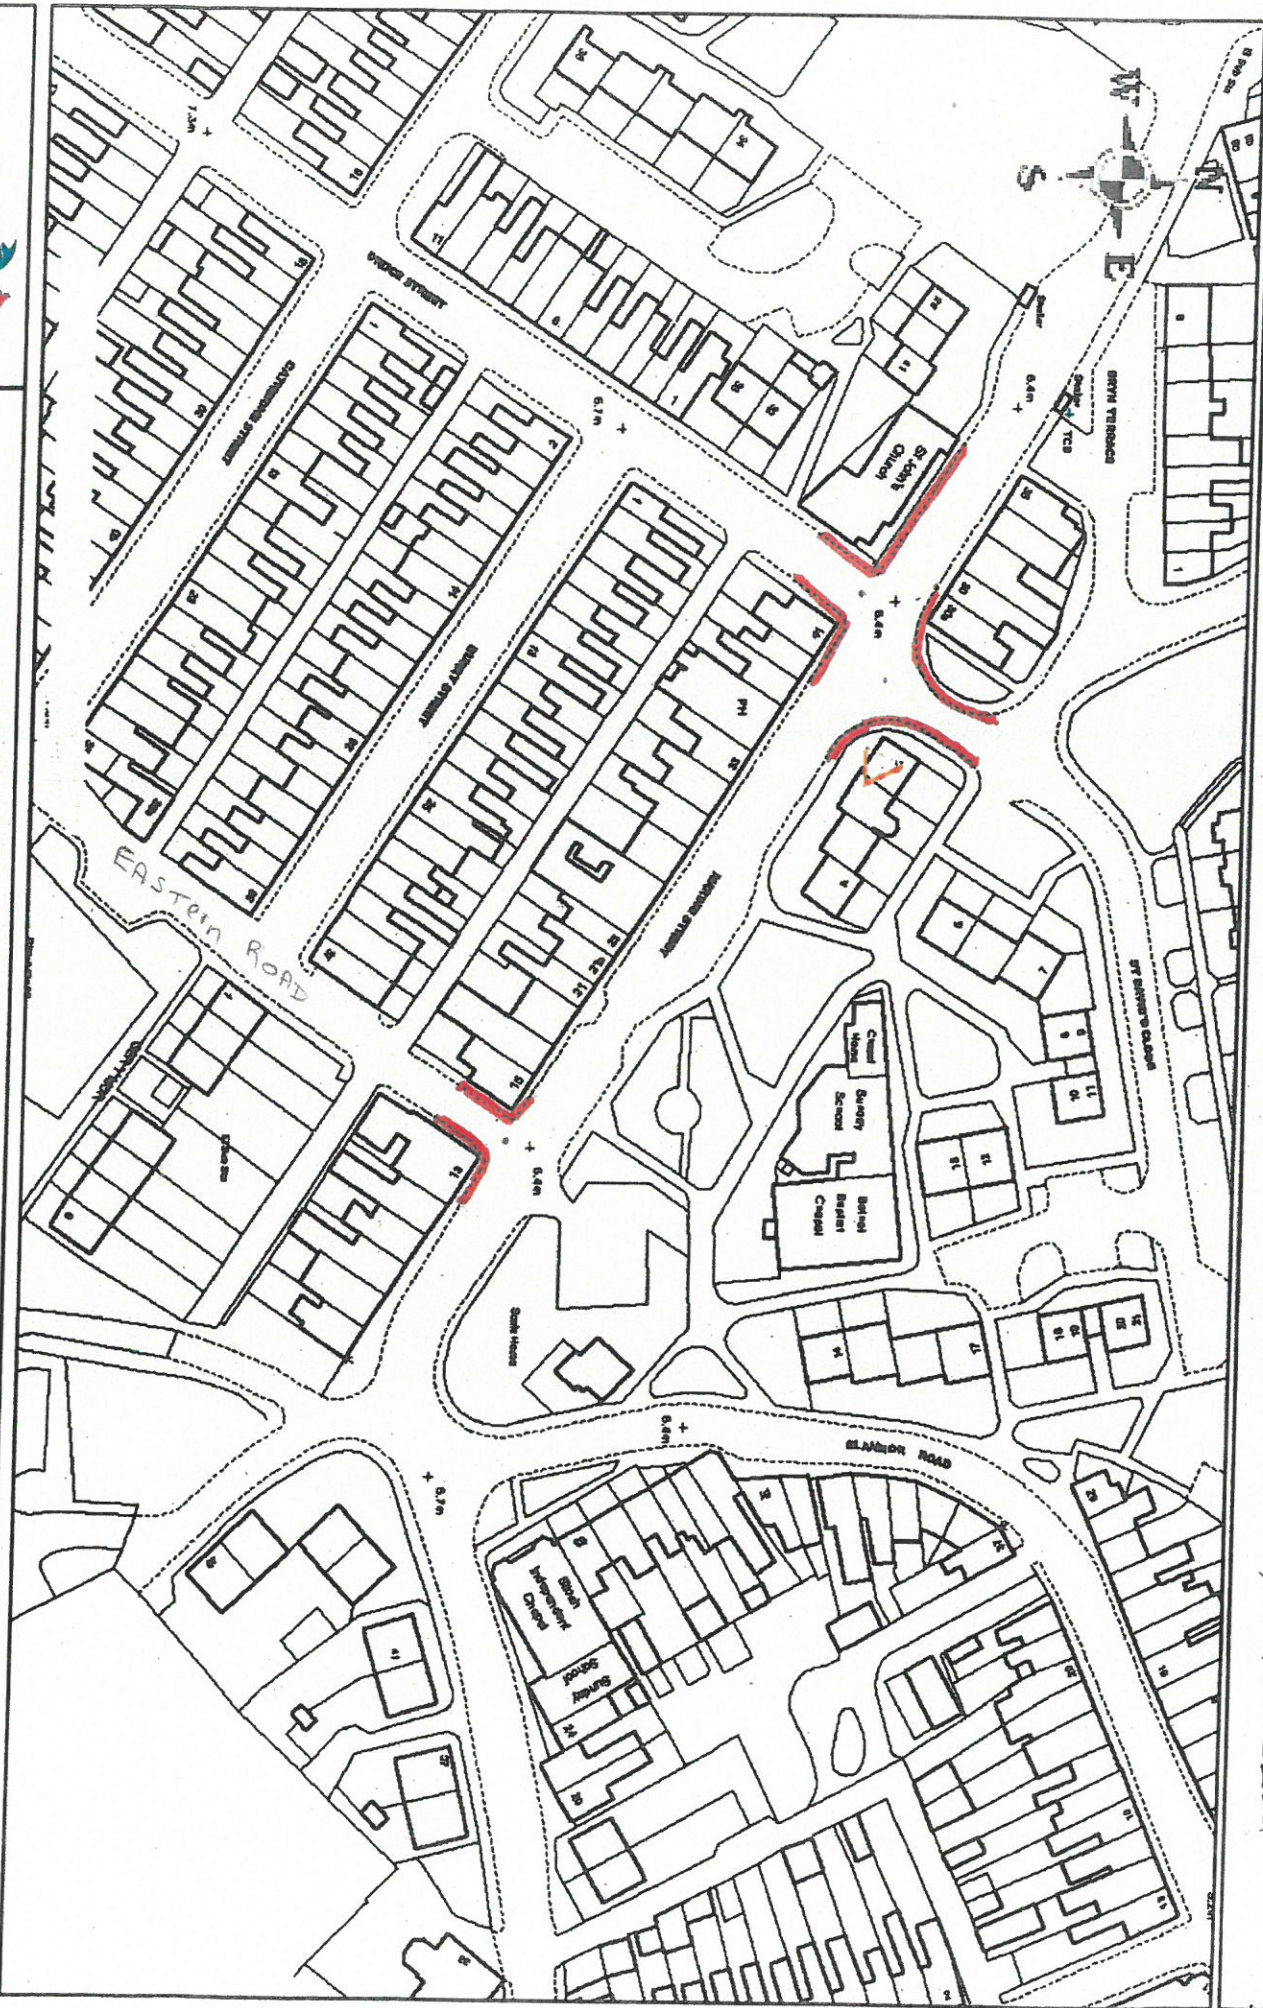

Proposed Prohibition of Waiting

MARINE STREET / ST. DAVIDS CLOSE, LLANELLI

© Hewlfrant y Goron a hawliau cronfa ddata 2014 Arwng Ordnans 100023377  
 © Crown copyright and database rights 2014 Ordnance Survey 100023377

Scale 1/1250

Centre = 250360 E 199339 N

Date 25/2/2015

CJ221